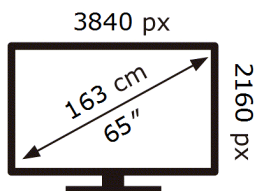

ENERG

Samsung

UE65U8000HK

102 kWh/1000h

ABCDEF **G**

149 kWh/1000h

2019/2013